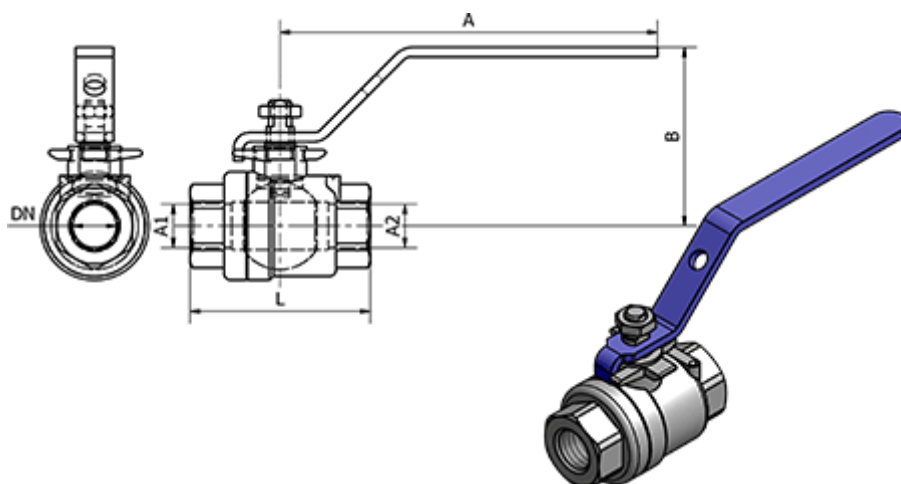

Data Sheet

Article number: 58639503E

Description: Ball Valve 395.03-E, - G 1/2"
Ball Valve

Measures

A	= 99.5
B	= 48
DN	= 15
L	= 58
Thread A1	= G 1/2"
Thread A2	= G 1/2"